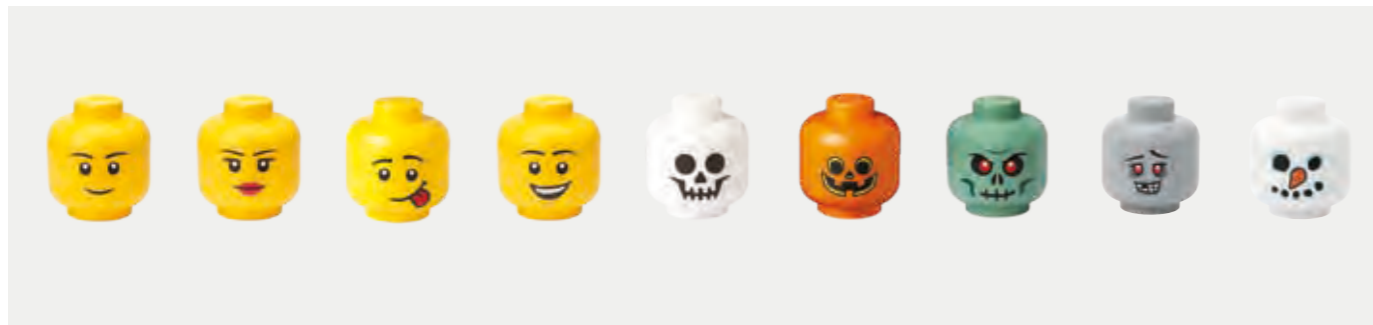

Colors: Bright Yellow, Dark Green | Bright Blue & Bright Red

Storage Heads

STORAGE HEADS

Storage Head Mini
Art. 4033
102 x 102 x 115 mm
Colli: 6

Colors: Boy | Girl | Silly | Happy Boy | Skeleton | Pumpkin | Green Skeleton | Zombie | Snowman

Storage Head Small
Art. 4031
160 x 160 x 185 mm
Colli: 4

Colors: Boy | Girl | Silly | Happy Boy | Skeleton | Pumpkin | Green Skeleton | Zombie | Snowman

Storage Head Large
Art. 4032
240 x 240 x 271 mm
Colli: 4