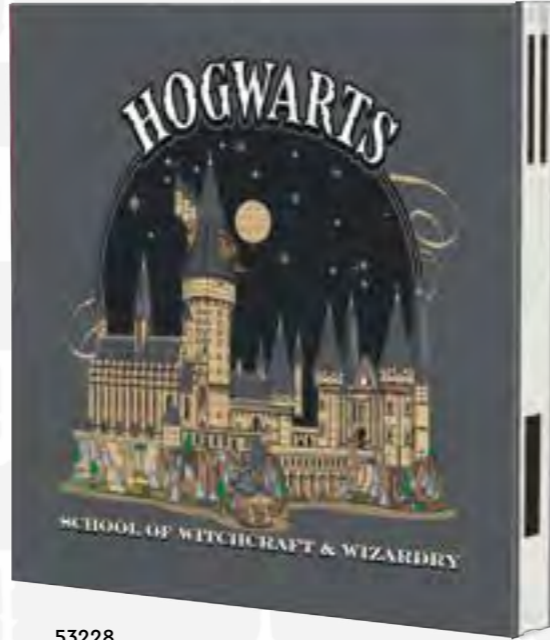

Harry Potter

STATIONERY

LEGO® Harry Potter™ Locking Notebooks with LEGO® Gel Pen

- LEGO® Harry Potter™ notebook with LEGO® gel pen.
- Gel pen clutches to LEGO® plates keeping notebook and pen together.
- Unique gel pen with square design prevents rolling.
- Comfort grip and gel ink for effortless writing.
- 384 page notebook, fine ruled, ivory, FSC certified paper with elastic band.
- Notebook size 158mm / 6.2" square
- Pen size 157mm / 6.2" long

53228 Hogwarts™
53229 Firebolt™

53228

53229

53279

53279 LEGO® Harry Potter™ The Knight Bus Sticky Note Booklet

- Tickets Please! Open booklet to reveal 6 fun sticky note pads, each with a different Hogwarts student.
- Pads have 30 sheets and feature repositional notes.
- Closed booklet measures approx 139.7mm x 152.4mm x 12.7mm / 5.5"L x 6"H x .5"D