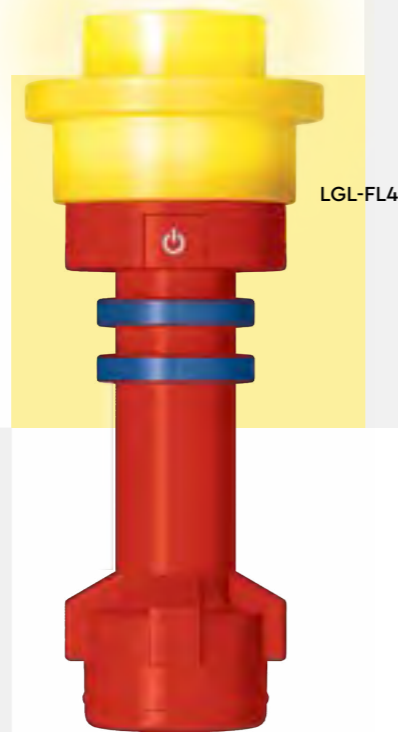

TORCHES

LEGO® Iconic Torch

LEGO® Iconic 1000% scaled up flashlight element with LED, on-off power button, removable cap that doubles as a lighted cone, battery saving auto-off timer, batteries included (3 x AAA 1.5V), approx. 191mm / 7.5" tall.

LGL-FL4 Red

LGL-FL5 Blue

LEGO® Minifigure Torches

- LEGO® Iconic 300% scaled up minifigure LED torch.
- Posable.
- On-off power button.
- Batteries included (1 x AA 1.5V).
- Auto-off timer.
- Approx. 128mm / 5" tall

LGL-TO45 Surgeon

LGL-TO46 Veterinarian

LGL-TO48 Male Doctor

53124P LEGO® Iconic Medial Professional 9 Piece Mixed CDU

- Stadium seating style elevates each row for best product presentation.
- 20cm x 15cm 26cm / 8" x 6" x 10"
- 3 x **LGL-TO45** Surgeon
- 3 x **LGL-TO46** Veterinarian
- 3 x **LGL-TO48** Male Doctor

LGL-FL4