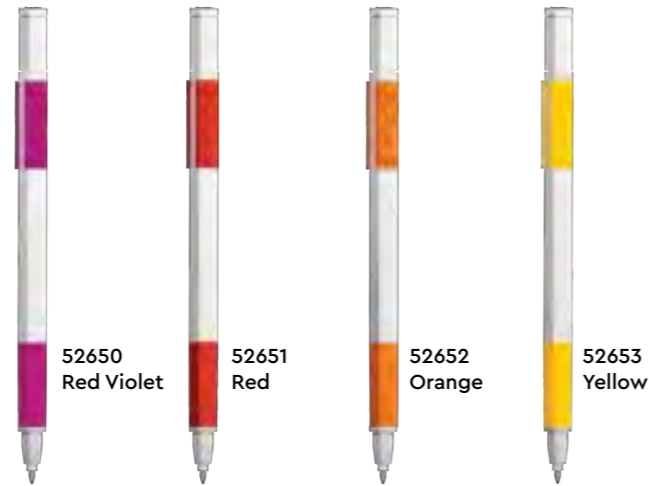

**2023 1HY
Lights
Stationery
Accessories**

STATIONERY

LEGO® Iconic S2.0 Gel Pen

- Gel pen with 2-1x4 genuine LEGO® plates affixed to the barrel.
- Square design prevents rolling.
- Comfort grip and gel ink for effortless writing.
- 0.7mm medium point.
- Measures approx. 157mm / 6.2" long

- 52650** Red Violet
- 52651** Red
- 52652** Orange
- 52653** Yellow
- 52654** Lime
- 52655** Green
- 52656** Azur
- 52657** Blue
- 52658** Lavender
- 52659** Brown
- 52660** Black
- 52661** Grey

LEGO® Iconic S2.0 Locking Notebook with LEGO® Gel Pen

- PU leather cover notebook with unique LEGO® gel pen.
- Matching color gel pen clutched to LEGO® plates keeps notebook and pen together.
- 384 page notebook, fine ruled, ivory, FSC certified paper with elastic band.
- Unique gel pen with square design prevents rolling.
- Comfort grip and gel ink for effortless writing.
- 6 vibrant LEGO® colors available.
- Notebook measures 158mm x 158mm / 6.2" x 6.2" square
- Pen measures 157mm x 11mm / 6.2" x .43"

- 52257A** Blue
- 52438A** Red Violet
- 52439A** Red
- 52441A** Yellow
- 52443A** Green
- 52447A** Black

STATIONERY

LEGO® Iconic S2.0 Pen Pal, Gel Pen with Minifigure

- Set includes LEGO® gel pen and classic LEGO® minifigure.
- Unique gel pen with 2-1x4 genuine LEGO® plates affixed to the barrel.
- Square design prevents rolling.
- Comfort grip and gel ink for effortless writing.
- Measures approx. 157mm / 6.2" long