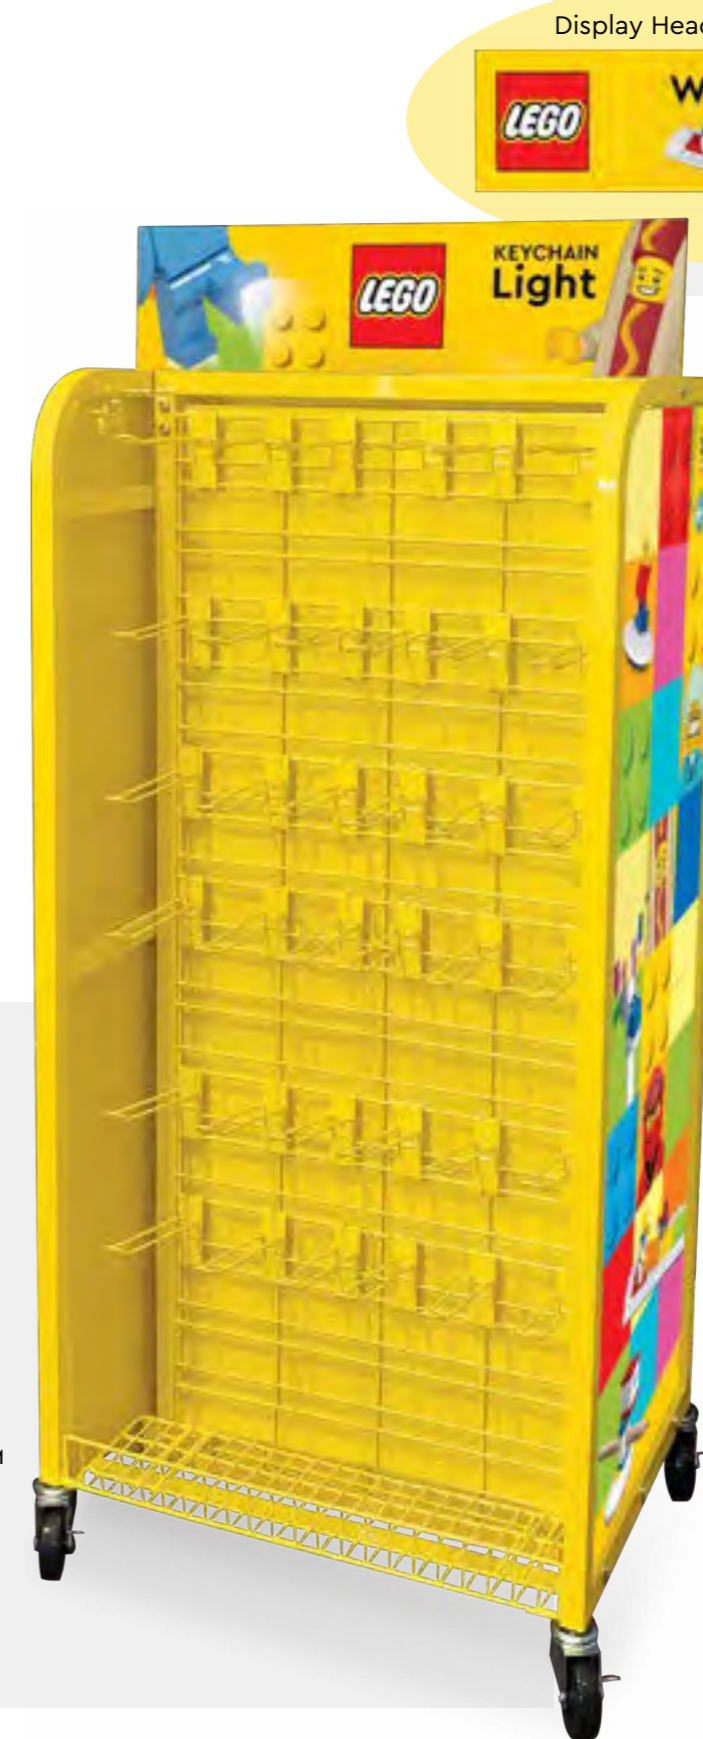

MERCHANDISERS

53370M LEGO® Gel Pen/Keychain 2-in-1 Acrylic Display Merchandiser – Display Only

- Clear acrylic display features 12 compartments to hold up to 12 LEGO® keychain lights or 288 LEGO® gel pens or 72 Star Wars™ Lightsaber™ Gel Pens.
- Display including color header measures 15.4cm x 15cm x 29.7cm / 6"W x 6"L x 12"H
- Products sold separately

52887M LEGO® Iconic S2.0 Merchandiser Locking Notebook with Gel Pen Acrylic – CDU Display Only

- Clear acrylic display showcases 12 color locking notebooks and 144 gel pens.
- Display including color header measures 48.3cmL x 17.8cmW x 30.5cmH / 19"L x 7"W x 12"H
- Product sold separately

53087M LEGO® M242 2 Sided Metal Kiosk – Display Only

- 2 sided fixture features powder coated metal frame, 4 caster wheels, color graphic side panels & header sign with matching yellow metal hooks.
- Airport store compliant design.
- Assembly required.
- Includes 45 hooks & assembly tool.
- Measures 60.9cm x 134.6cm x 45.7cm / 24"W x 53"H x 18"L with header
- Product sold separately.

53087M