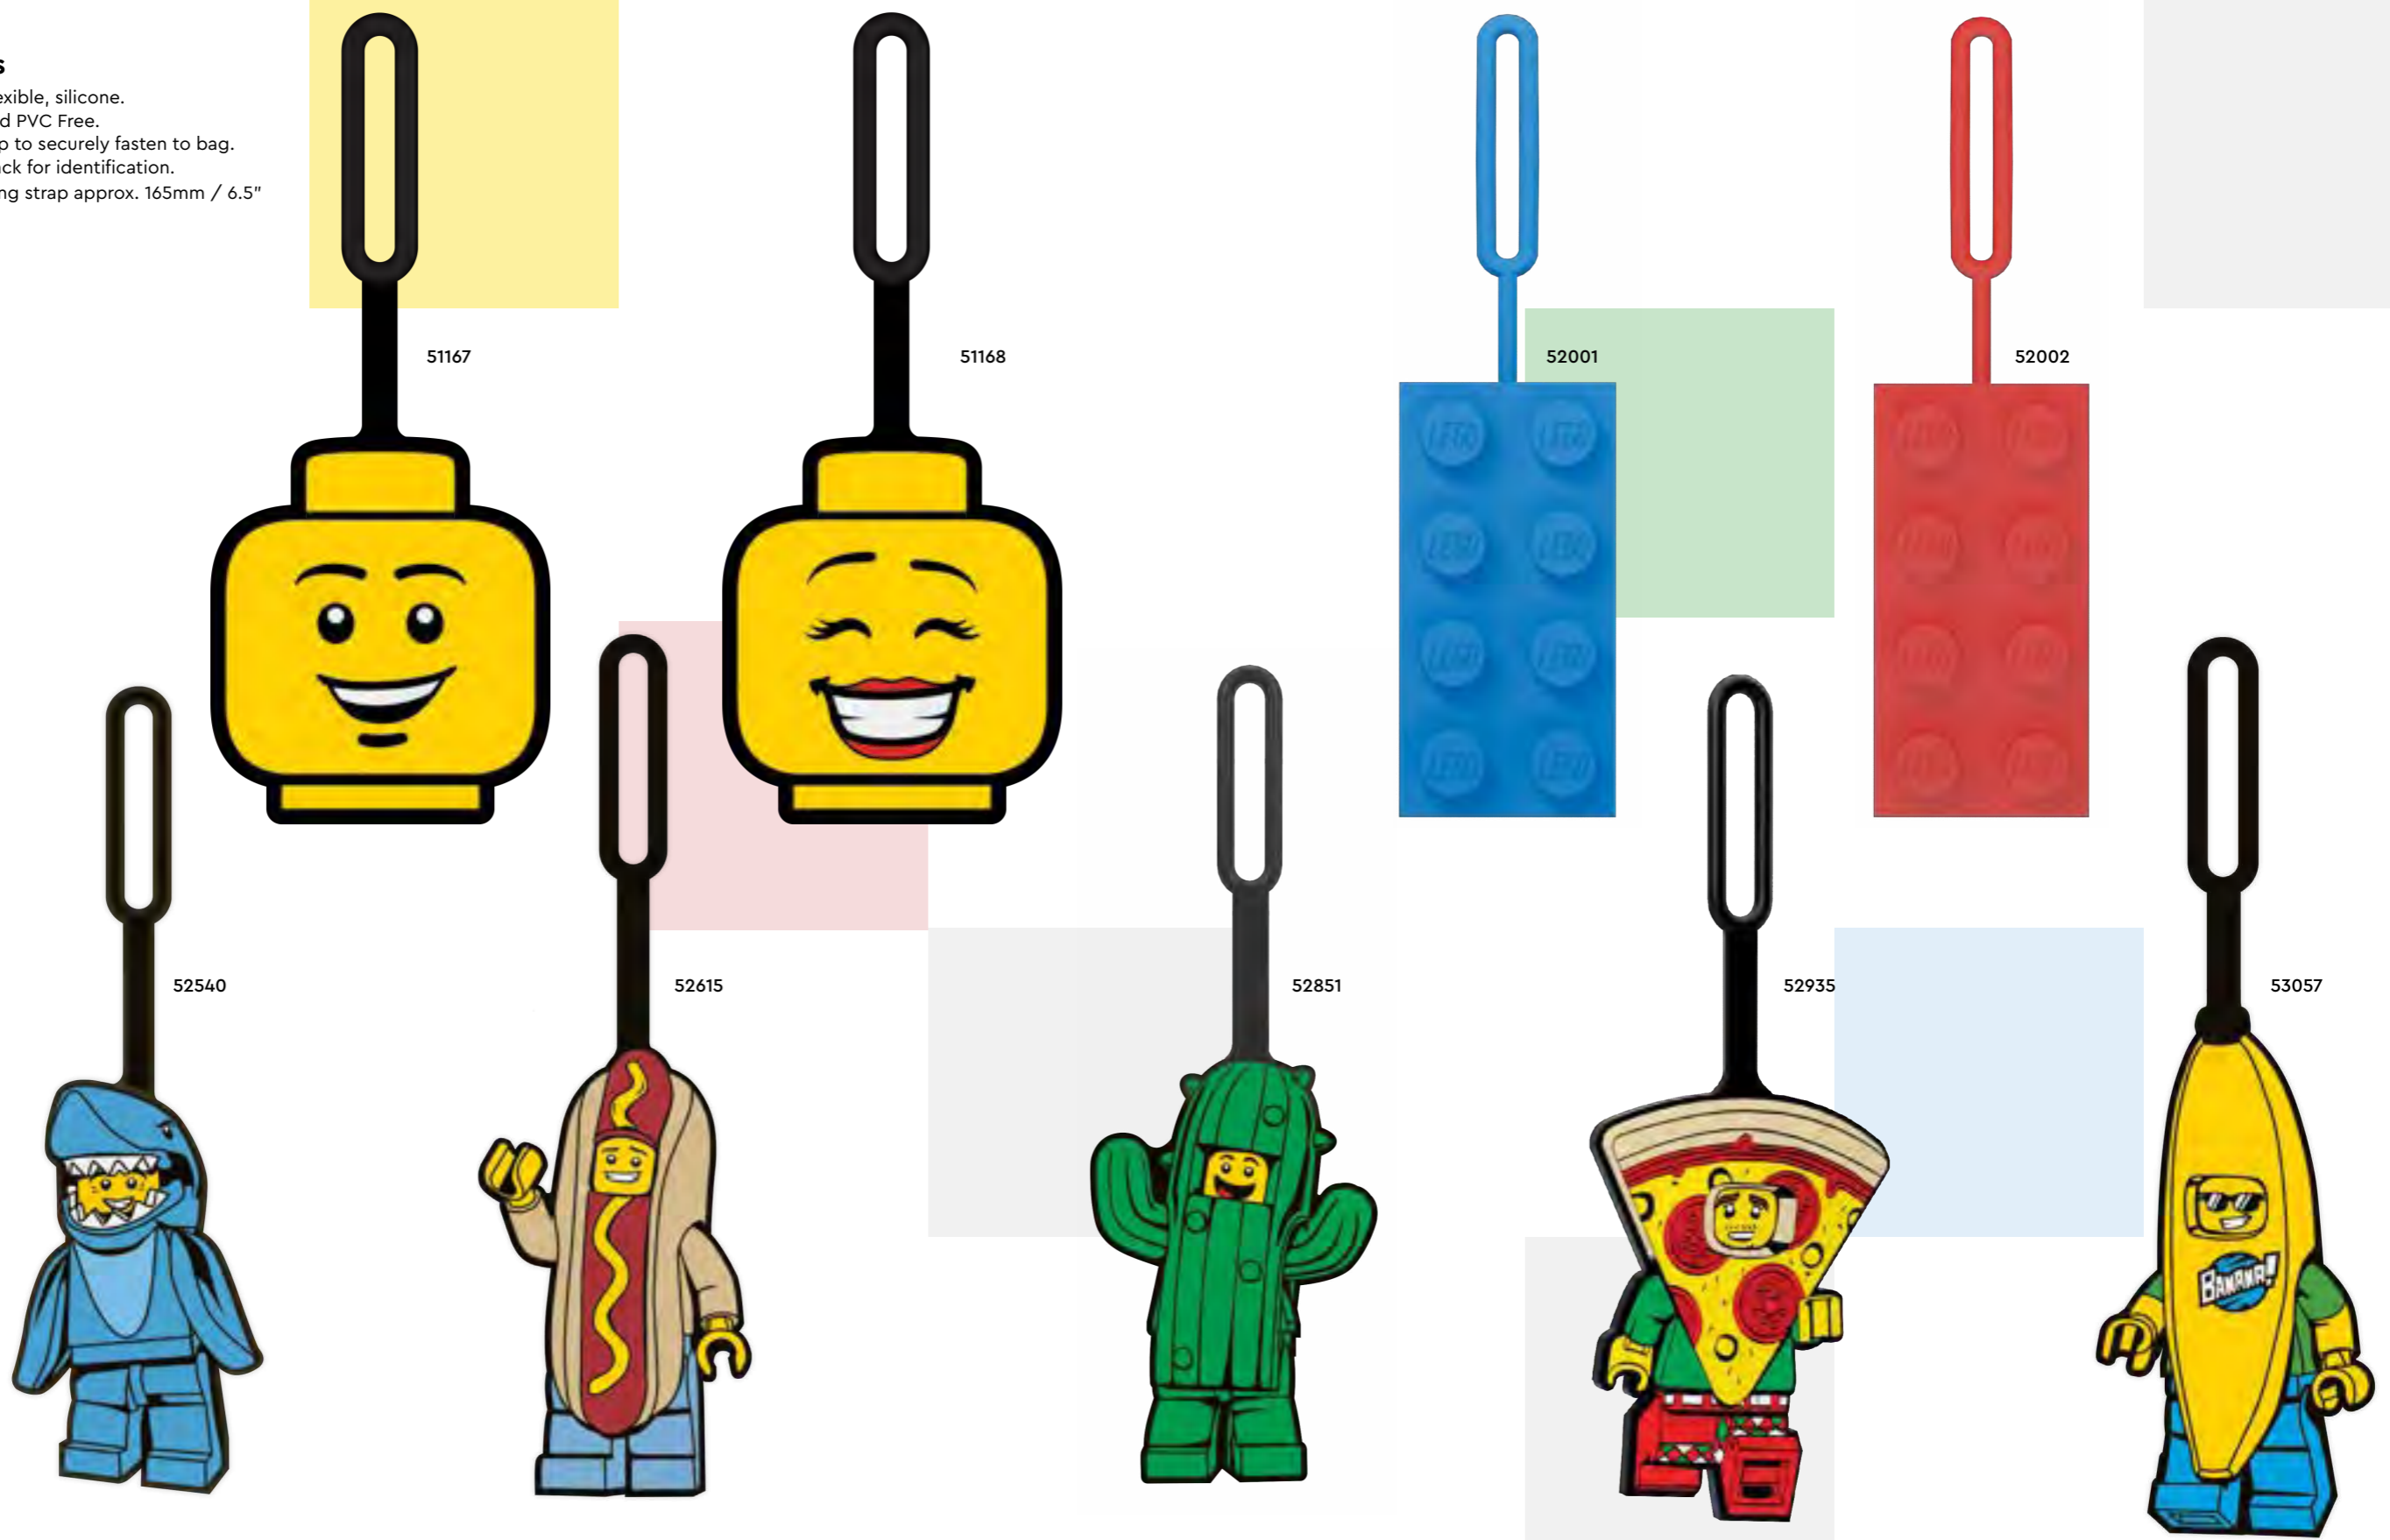

- 52257A** Blue
- 52438A** Red Violet
- 52439A** Red
- 52441A** Yellow
- 52443A** Green
- 52447A** Black

STATIONERY

LEGO® Iconic S2.0 Pen Pal, Gel Pen with Minifigure

- Set includes LEGO® gel pen and classic LEGO® minifigure.
- Unique gel pen with 2-1x4 genuine LEGO® plates affixed to the barrel.
- Square design prevents rolling.
- Comfort grip and gel ink for effortless writing.
- Measures approx. 157mm / 6.2" long

BAG TAGS

Silicone Bag Tags

- Made of 100% super flexible, silicone.
- Non-toxic, odorless and PVC Free.
- Durable strap with loop to securely fasten to bag.
- Writable surface on back for identification.
- Product height including strap approx. 165mm / 6.5"

53057 Banana Guy

KEYCHAIN LIGHTS

LEGO® Iconic Keychain Lights

- LEGO® Iconic 175% scaled up minifigure keychain with LED light.
- Posable head, arms, hands, and legs.
- On-off power button.
- Batteries included (2 x CR2025 3V).
- Approx. 76mm / 3" tall.