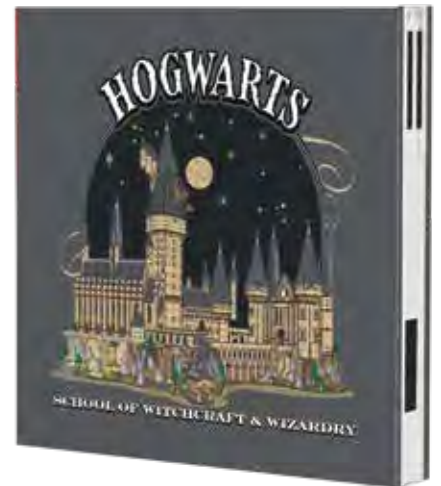

SmartLife s.r.o.
Matzenauerova 2222/4
616 00 Brno

Petr Janik
+420 602 504 053
petr.janik@smartlife.cz