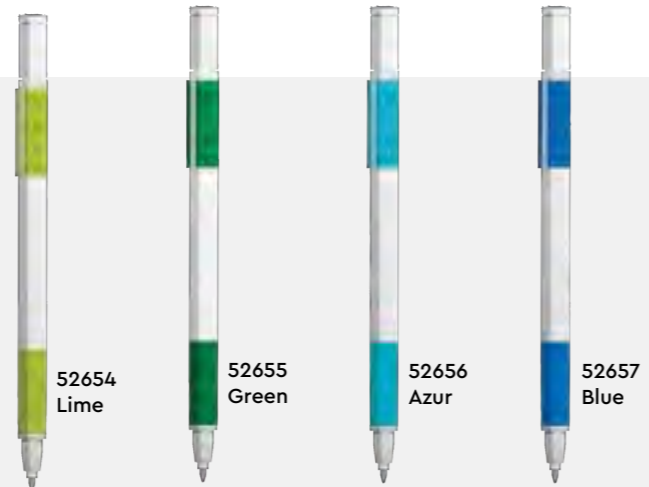

**2023 1HY
Lights
Stationery
Accessories**

STATIONERY

LEGO® Iconic S2.0 Gel Pen

- Gel pen with 2-1x4 genuine LEGO® plates affixed to the barrel.
- Square design prevents rolling.
- Comfort grip and gel ink for effortless writing.
- 0.7mm medium point.
- Measures approx. 157mm / 6.2" long

- 52650** Red Violet
- 52651** Red
- 52652** Orange
- 52653** Yellow
- 52654** Lime
- 52655** Green
- 52656** Azur
- 52657** Blue
- 52658** Lavender
- 52659** Brown
- 52660** Black
- 52661** Grey

LEGO® Iconic S2.0 Locking Notebook with LEGO® Gel Pen

- PU leather cover notebook with unique LEGO® gel pen.
- Matching color gel pen clutched to LEGO® plates keeps notebook and pen together.
- 384 page notebook, fine ruled, ivory, FSC certified paper with elastic band.
- Unique gel pen with square design prevents rolling.
- Comfort grip and gel ink for effortless writing.
- 6 vibrant LEGO® colors available.
- Notebook measures 158mm x 158mm / 6.2" x 6.2" square
- Pen measures 157mm x 11mm / 6.2" x .43"

- 52257A** Blue
- 52438A** Red Violet
- 52439A** Red
- 52441A** Yellow
- 52443A** Green
- 52447A** Black

STATIONERY

LEGO® Iconic S2.0 Pen Pal, Gel Pen with Minifigure

- Set includes LEGO® gel pen and classic LEGO® minifigure.
- Unique gel pen with 2-1x4 genuine LEGO® plates affixed to the barrel.
- Square design prevents rolling.
- Comfort grip and gel ink for effortless writing.
- Measures approx. 157mm / 6.2" long