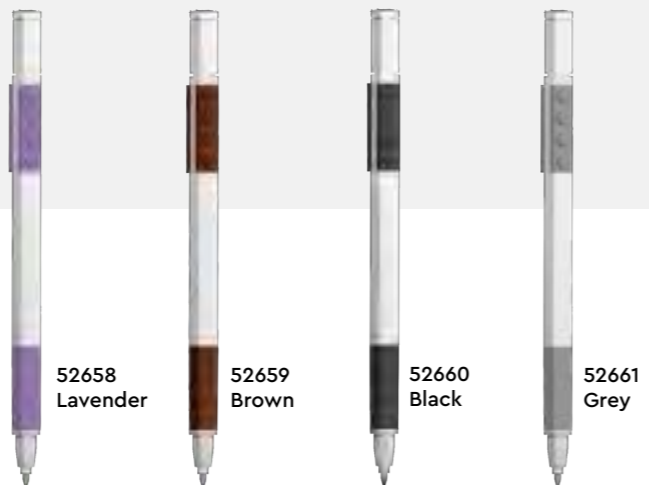

**2023 1HY
Lights
Stationery
Accessories**

STATIONERY

LEGO® Iconic S2.0 Gel Pen

- Gel pen with 2-1x4 genuine LEGO® plates affixed to the barrel.
- Square design prevents rolling.
- Comfort grip and gel ink for effortless writing.
- 0.7mm medium point.
- Measures approx. 157mm / 6.2" long

- 52650** Red Violet
- 52651** Red
- 52652** Orange
- 52653** Yellow
- 52654** Lime
- 52655** Green
- 52656** Azur
- 52657** Blue
- 52658** Lavender
- 52659** Brown
- 52660** Black
- 52661** Grey

LEGO® Iconic S2.0 Locking Notebook with LEGO® Gel Pen

- PU leather cover notebook with unique LEGO® gel pen.
- Matching color gel pen clutched to LEGO® plates keeps notebook and pen together.
- 384 page notebook, fine ruled, ivory, FSC certified paper with elastic band.
- Unique gel pen with square design prevents rolling.
- Comfort grip and gel ink for effortless writing.
- 6 vibrant LEGO® colors available.
- Notebook measures 158mm x 158mm / 6.2" x 6.2" square
- Pen measures 157mm x 11mm / 6.2" x .43"

- 52257A** Blue
- 52438A** Red Violet
- 52439A** Red
- 52441A** Yellow
- 52443A** Green
- 52447A** Black

STATIONERY

LEGO® Iconic S2.0 Pen Pal, Gel Pen with Minifigure

- Set includes LEGO® gel pen and classic LEGO® minifigure.
- Unique gel pen with 2-1x4 genuine LEGO® plates affixed to the barrel.
- Square design prevents rolling.
- Comfort grip and gel ink for effortless writing.
- Measures approx. 157mm / 6.2" long