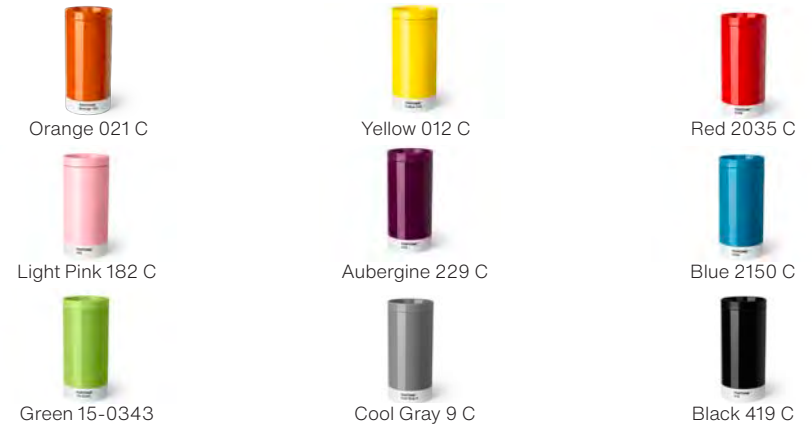

PANTONE™
To go cup

Copenhagen Design
Collection 2024