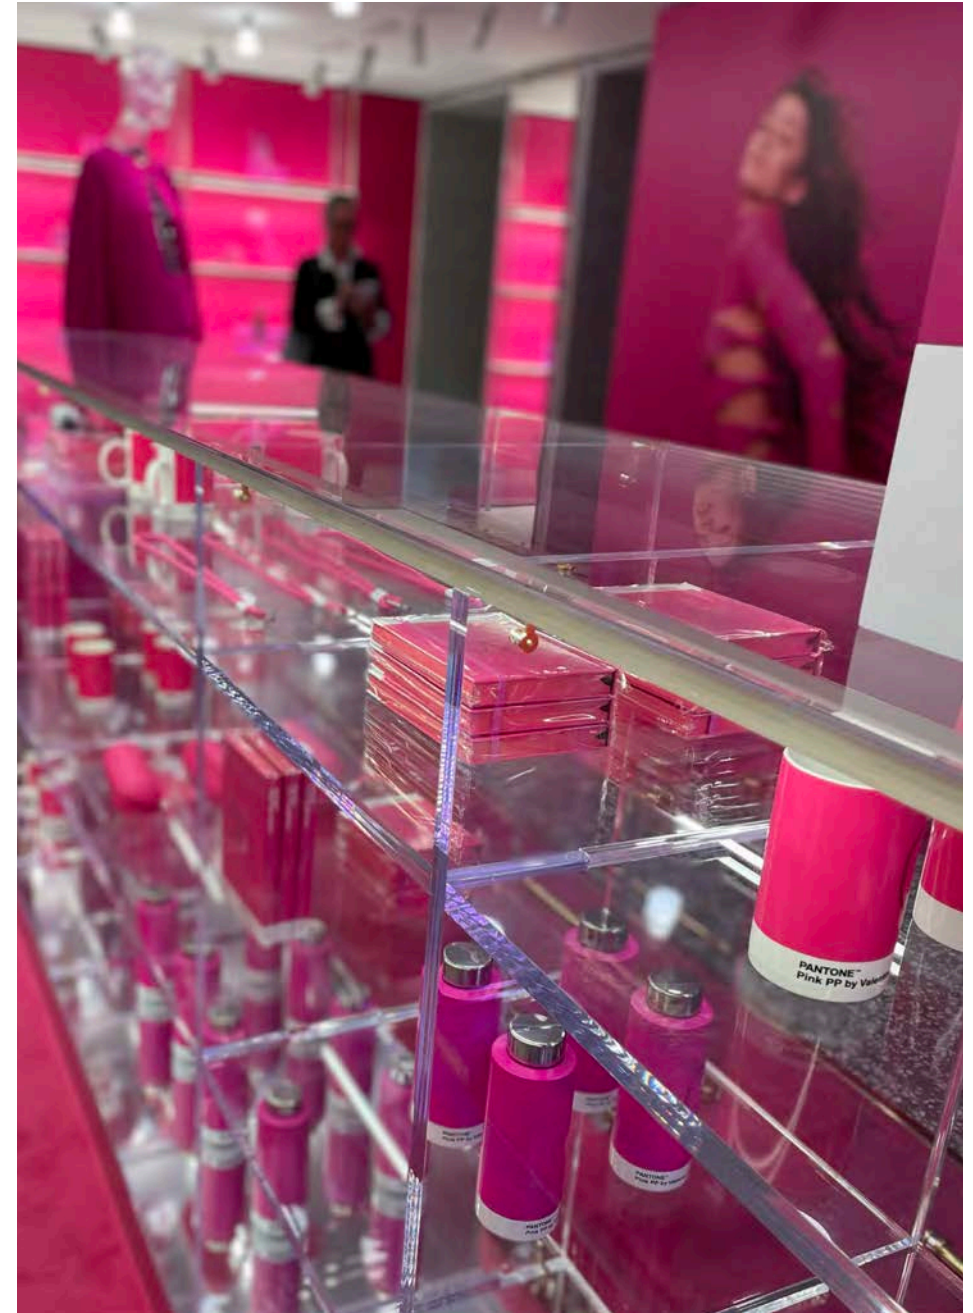

PANTONE™
Valentino Roma Piazza di Spagna

Copenhagen Design
Collection 2024