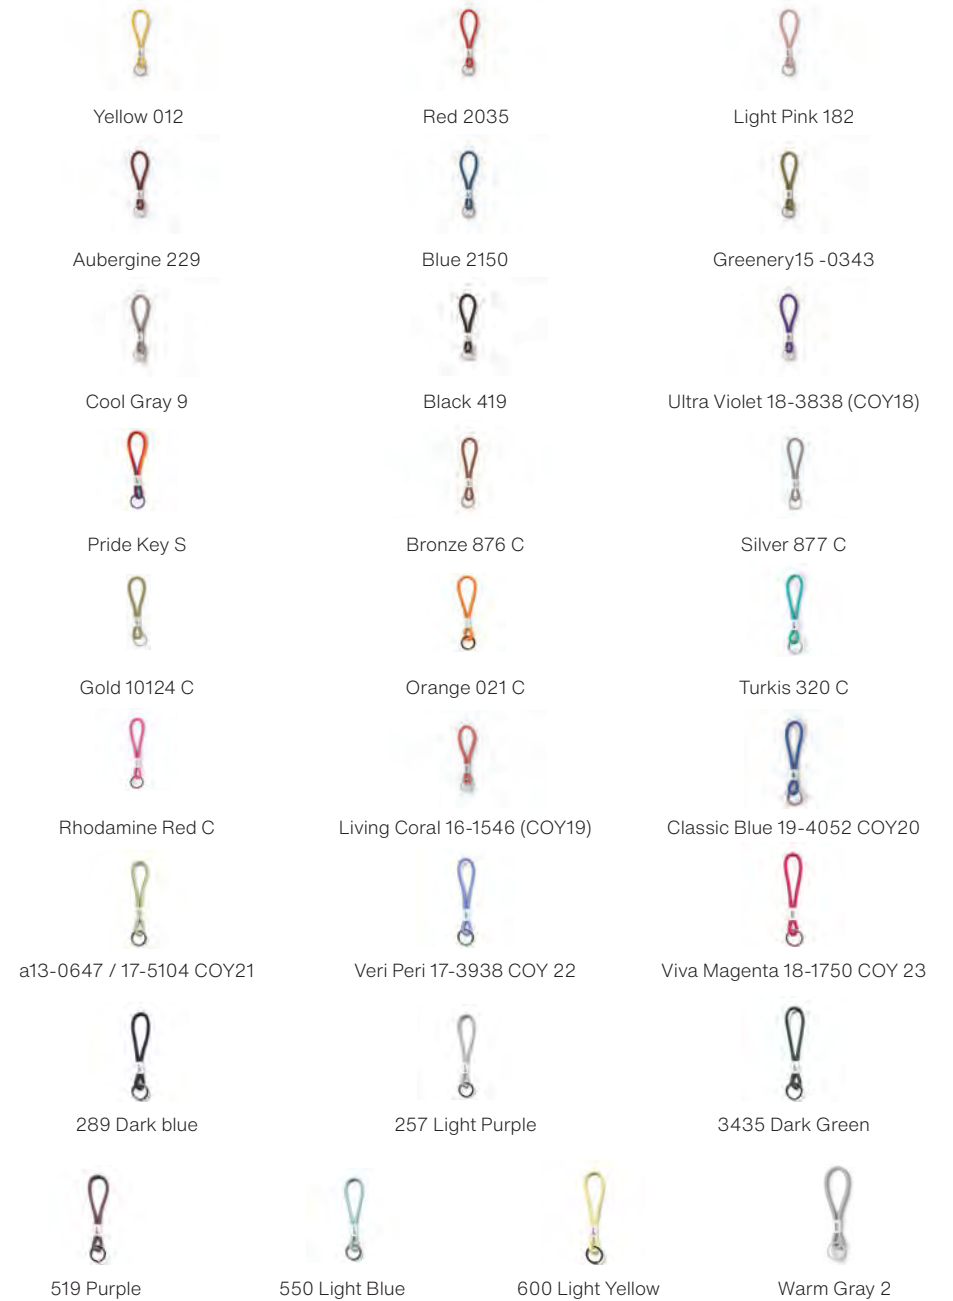

Copenhagen Design
Collection 2024

10130

Nylon, metal
180 x 33 mm
Colli size 10
Made in China

PANTONE™ Key Chain Short

Copenhagen Design
Collection 2024

PANTONE™ Key Chain Long

Copenhagen Design
Collection 2024