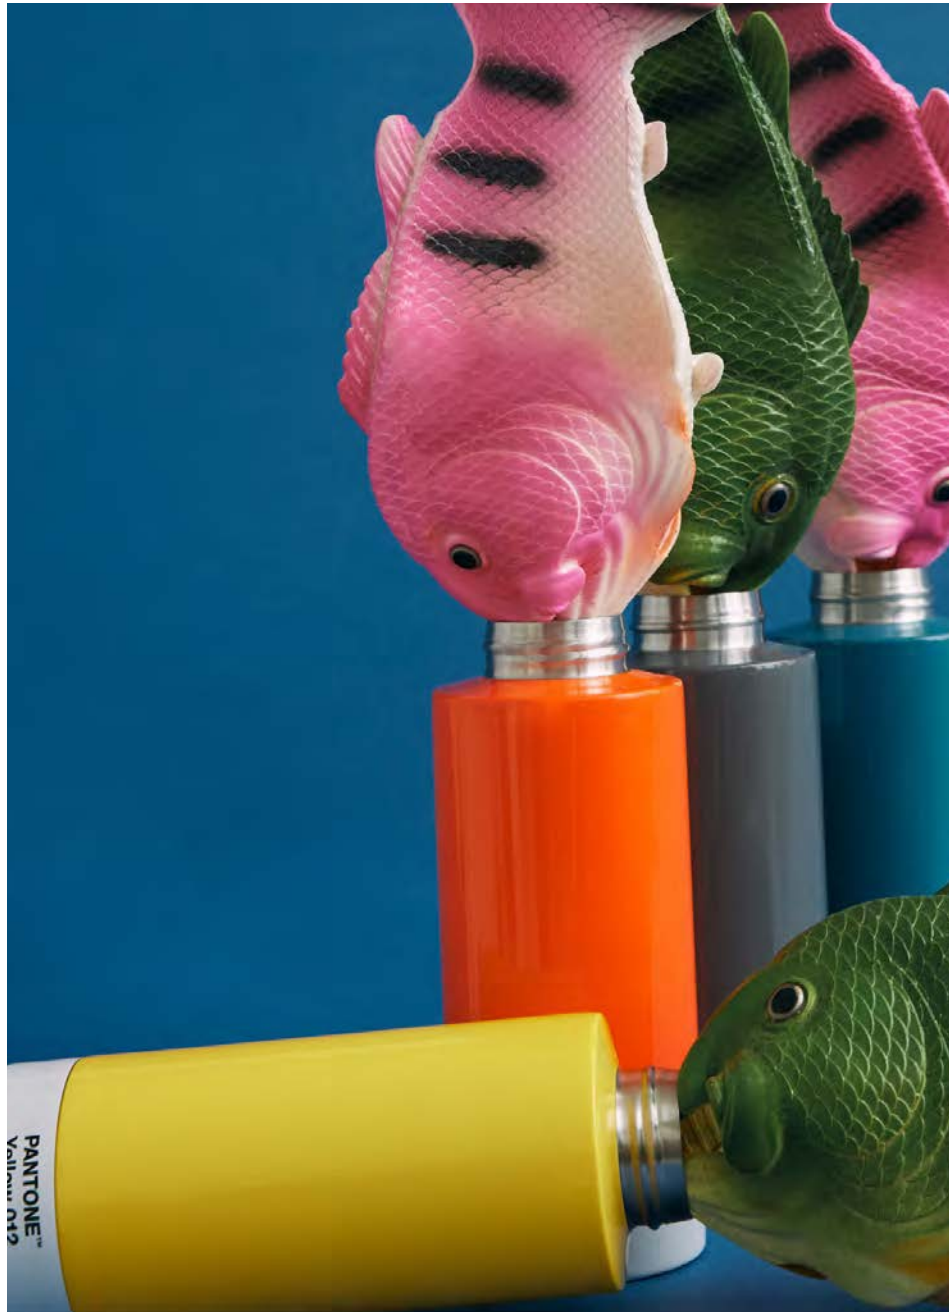

PANTONE™
Thermo Drinking Bottle 530 ML

Copenhagen Design
Collection 2024

PANTONE™
Thermo Drinking Bottle

Copenhagen Design
Collection 2024

10112

304 Food grade stainless steel,
Ø 74 x 190 mm
630 ml. outside, 530 ml. inside
Colli size 6
Made in China

Food tested.
Getestet auf
Lebensmittelechtheit.
Approuvé pour
l'alimentaire.
食品级

Not for Microwave