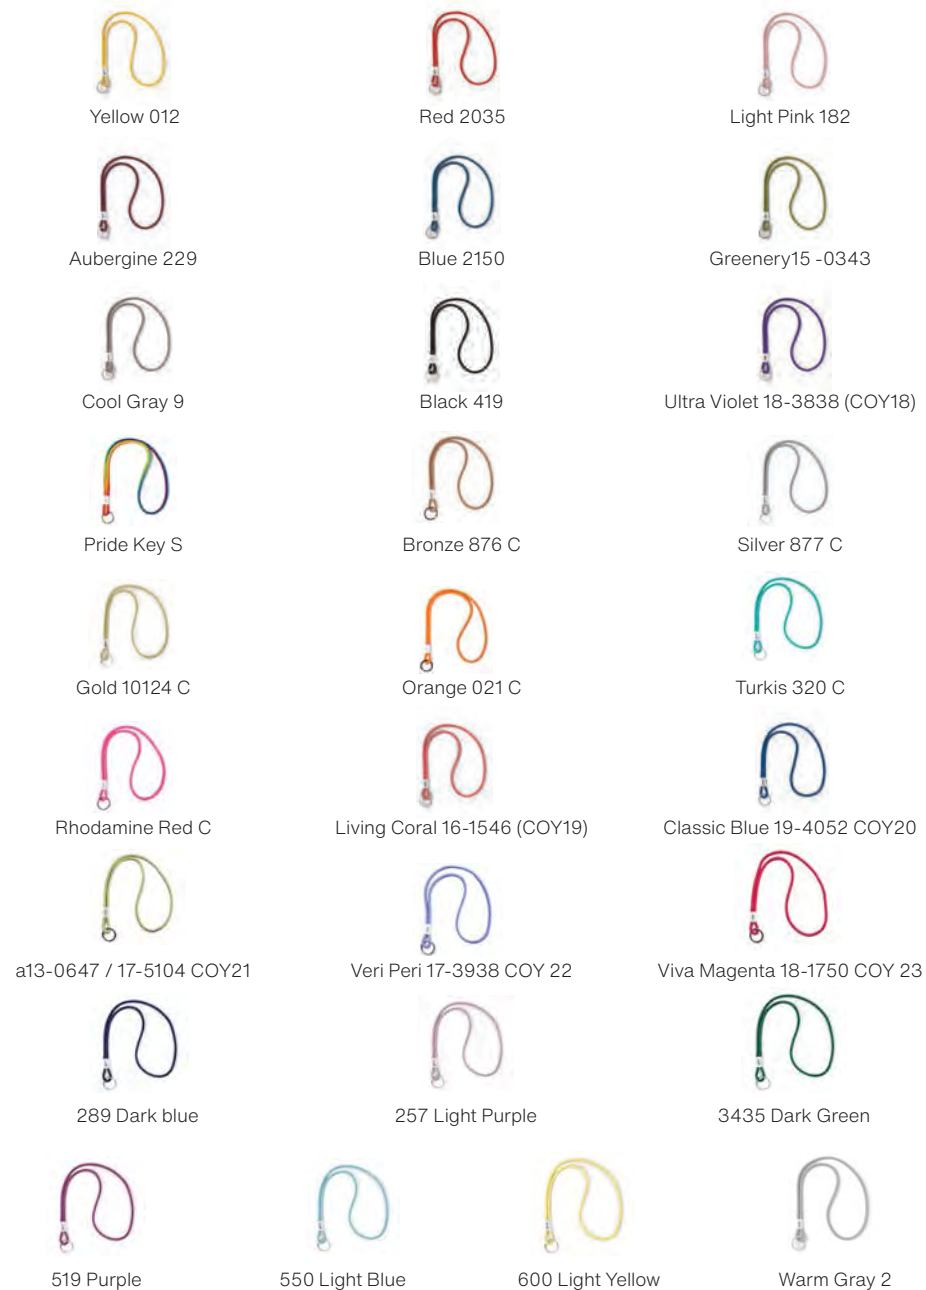

10131

Nylon, metal
480 x 33 mm
Colli size 10
Made in China

Warning: not to be used around
the neck, only for key chain use.

PANTONE™
Key Chain Long

Copenhagen Design
Collection 2024