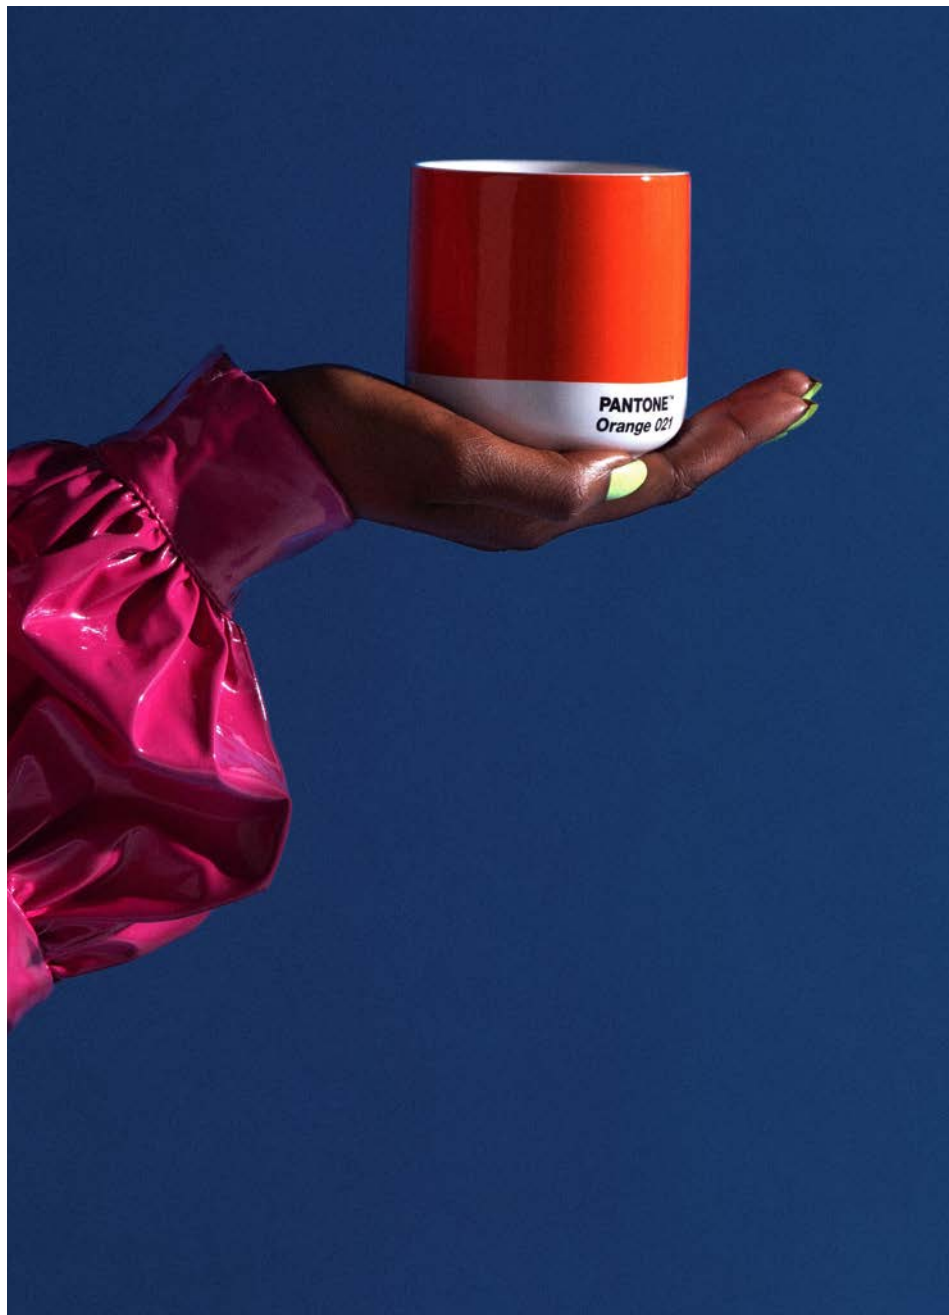

Sets of 4 in gift box

Yellow 012 C
Red 2035 C
Light Pink 182 C
Orange 021 C