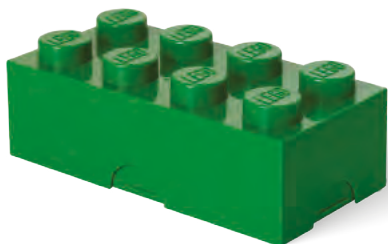

Dimensions 92 x 46 x 43 mm /

3.6 x 1.8 x 1.7 in

Colors ●●●●●●●● ○ ●●●●

LEGO® MINI BOX 4 KNOBS

Art. no. 4011 Colli size 24 Material PP

Dimensions 46 x 46 x 43 mm /

1.9 x 1.8 x 1.7 in

Colors ●●●●●●●● ○ ●●●●